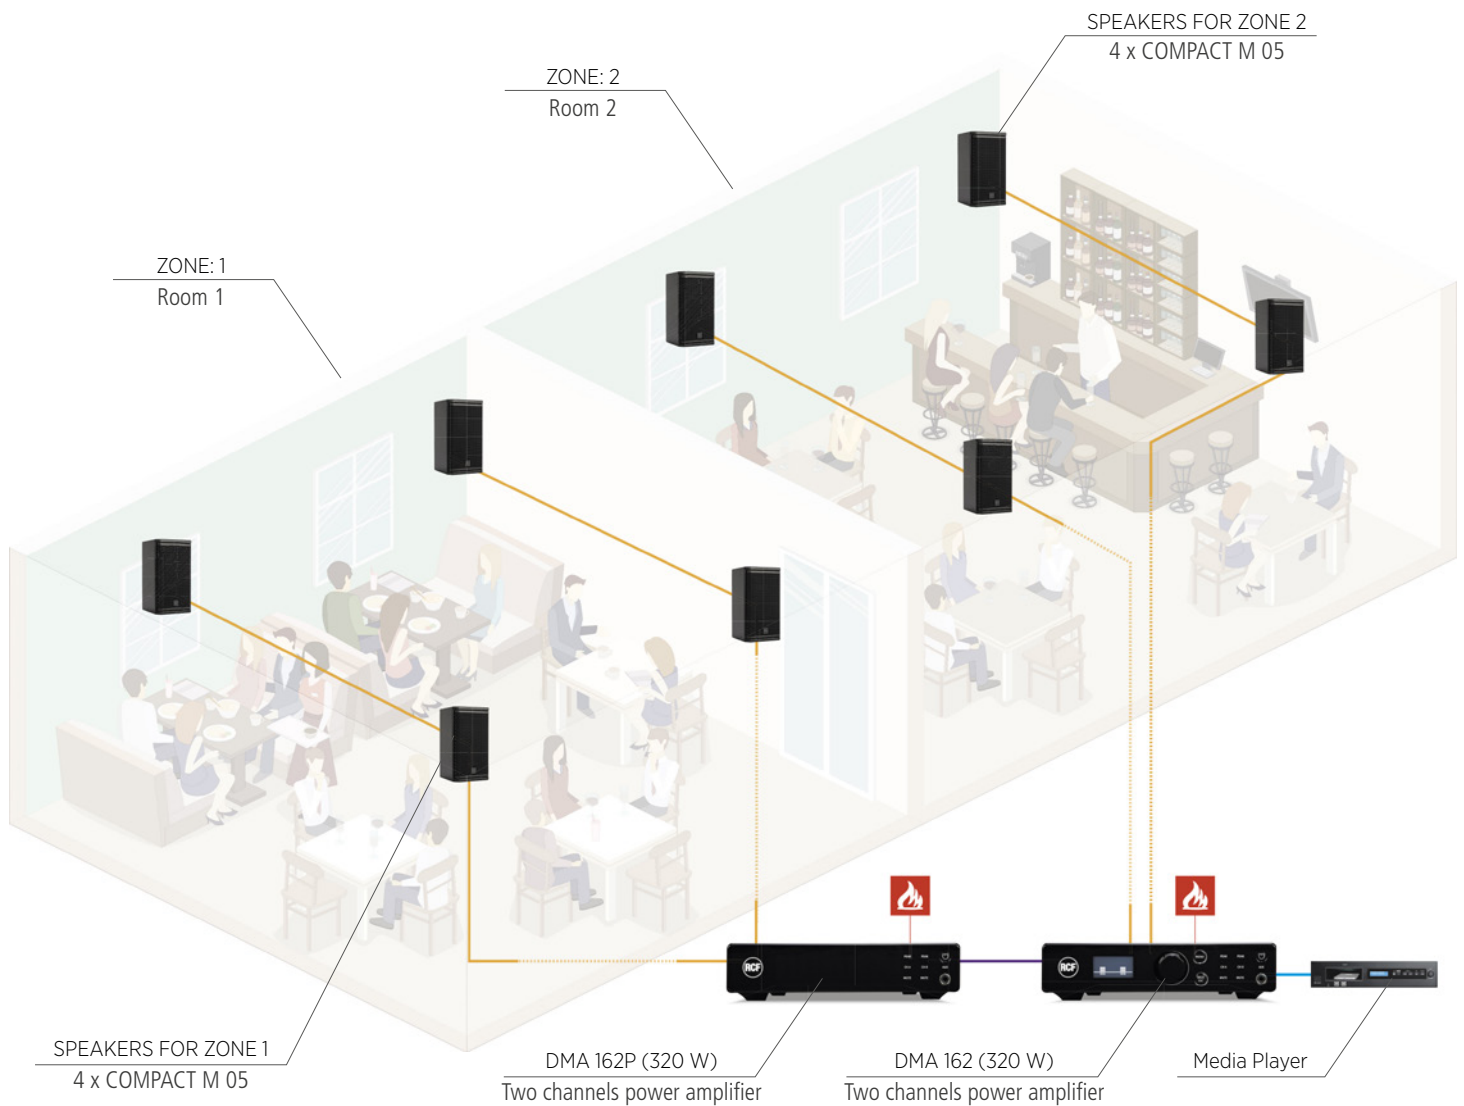

# BARS AND PUBS

Sound reinforcement in a bar/pub with two rooms and two music programs.

ZONES	AMPLIFIERS	POWER	OUT LINES	LOUDSPEAKERS	ZONES
2	DMA 162	2 x 160 W	LOW IMP.	4 x COMPACT M 05	ROOM 1
	DMA 162P	2 x 160 W		4 x COMPACT M 05	ROOM 2

— Amplifier output    — Audio input    — 4 channels audio bus    — Mute from emergency system